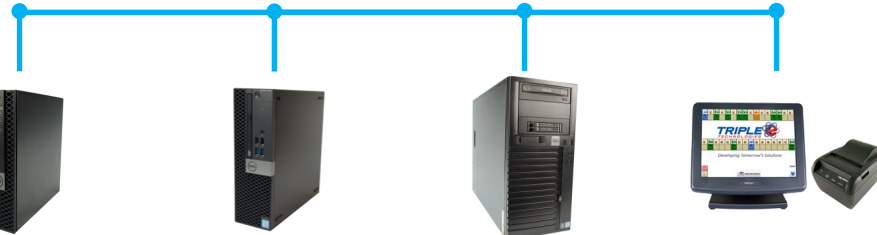

Compact

Elite

Pro All-In-One

Take control of your business.

Products

Navigator Site Controller

Subcompact